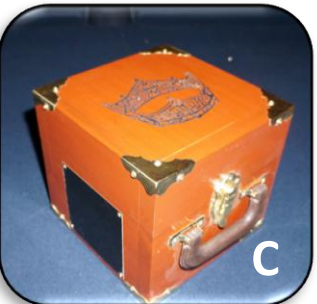

Crown Box Order Form

Orders will take 4-6 weeks for delivery if not in stock.

Name: _____

Address: _____

State: _____ Zip: _____ Phone: _____

Royal blue velvet lining and mirror inside the lid, underneath the removable foam cushion, come standard with all boxes.

A

B

C

D

Type of Wood	Price	Quantity
A. Solid Walnut	\$90	
B. Solid Oak	\$80	
C. Solid Cedar	\$80	
D. Solid Poplar	\$80	
Miss America Exclusive*	\$95	

**These boxes are larger to fit the Miss America crown.*